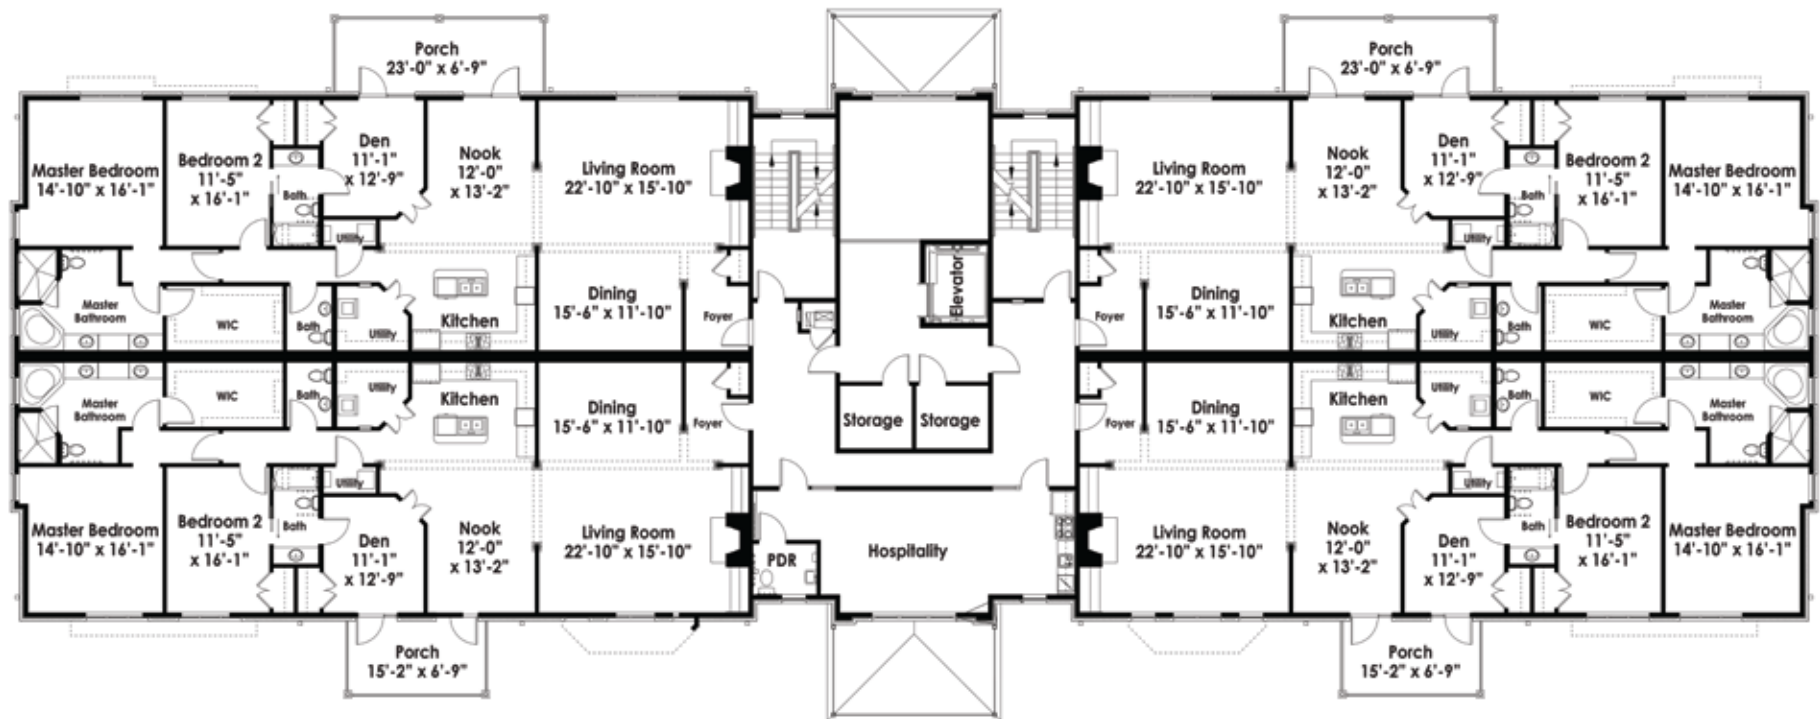

203 | 2301 SQ.FT.

204 | 2301 SQ.FT.

201 | 2301 SQ.FT.

202 | 2301 SQ.FT.

919.326.3653

FRANKLINPARKCONDOS.COM

FRANKLIN PARK

AT CARPENTER VILLAGE

LUXURY CONDOMINIUMS 800 GATHERING PARK CIRCLE RESIDENCES 301-304

303 | 2327 SQ.FT.

304 | 2327 SQ.FT.

301 | 2381 SQ.FT.

302 | 2381 SQ.FT.

919.326.3653

FRANKLINPARKCONDOS.COM